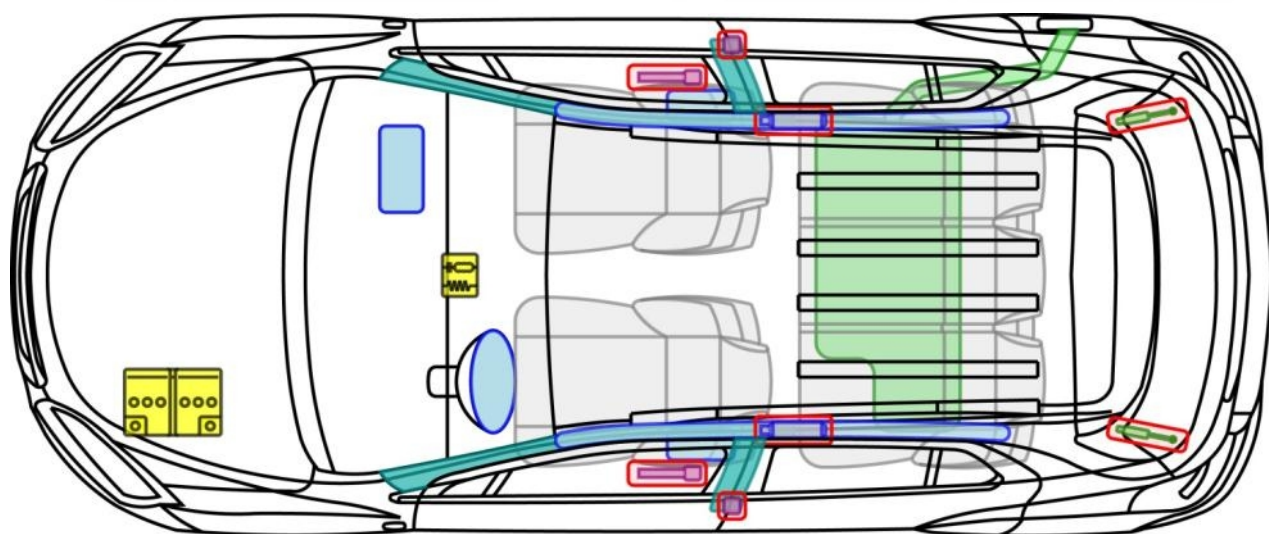

Trax

SUV

Year of manufacture 2013 →

CHEVROLET

Legend

Airbag

Body reinforcement

Control unit

Gas generator

Rollover protection

12V battery

Belt tensioner

Gas damper

Fuel tank