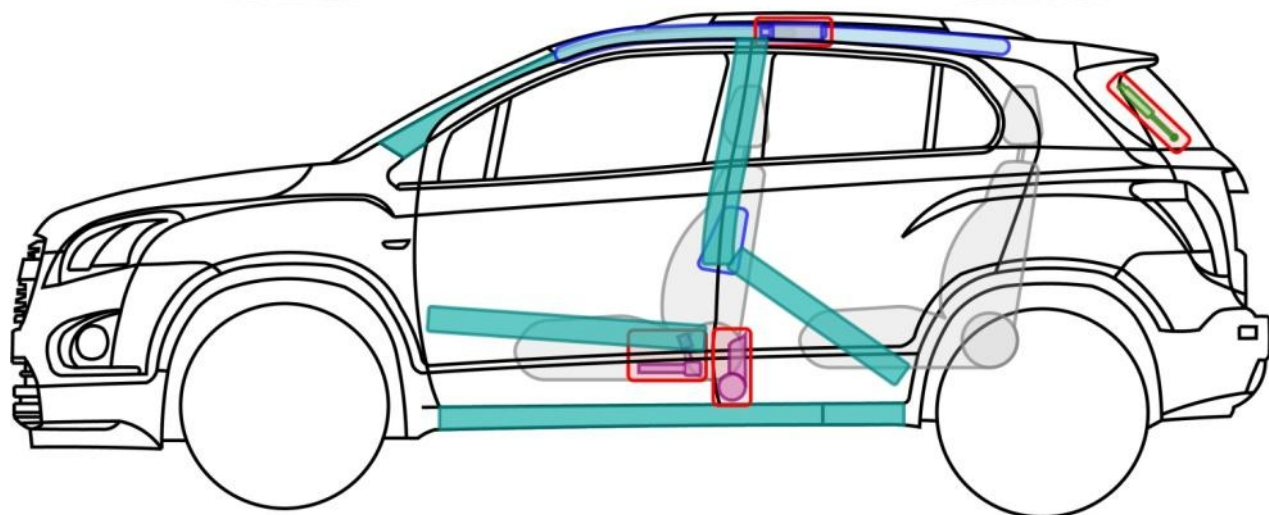

Trax

SUV

Year of manufacture 2013 →

CHEVROLET

Legend

Airbag

Body reinforcement

Control unit

Gas generator

Rollover protection

12V battery

Belt tensioner

Gas damper

Fuel tank