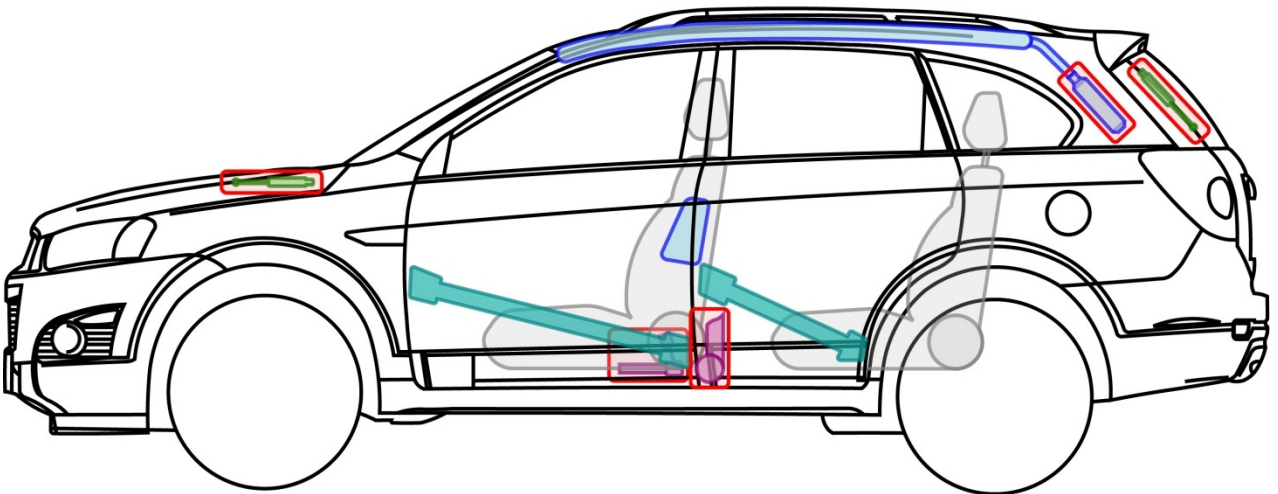

Captiva MY13

SUV

Year of manufacture 2013 →

CHEVROLET

Legend

Airbag

Body reinforcement

Control unit

Gas generator

Rollover protection

12V battery

Belt tensioner

Gas damper

Fuel tank