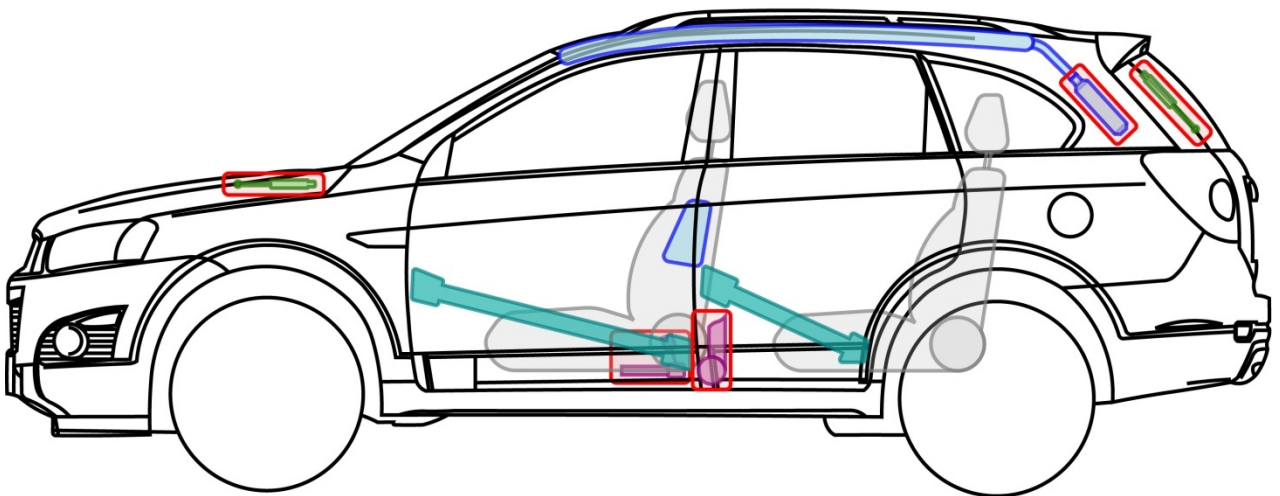

Captiva

SUV

Year of manufacture 2011 →

CHEVROLET

Legend

Airbag

Body reinforcement

Control unit

Gas generator

Rollover protection

12V battery

Belt tensioner

Gas damper

Fuel tank