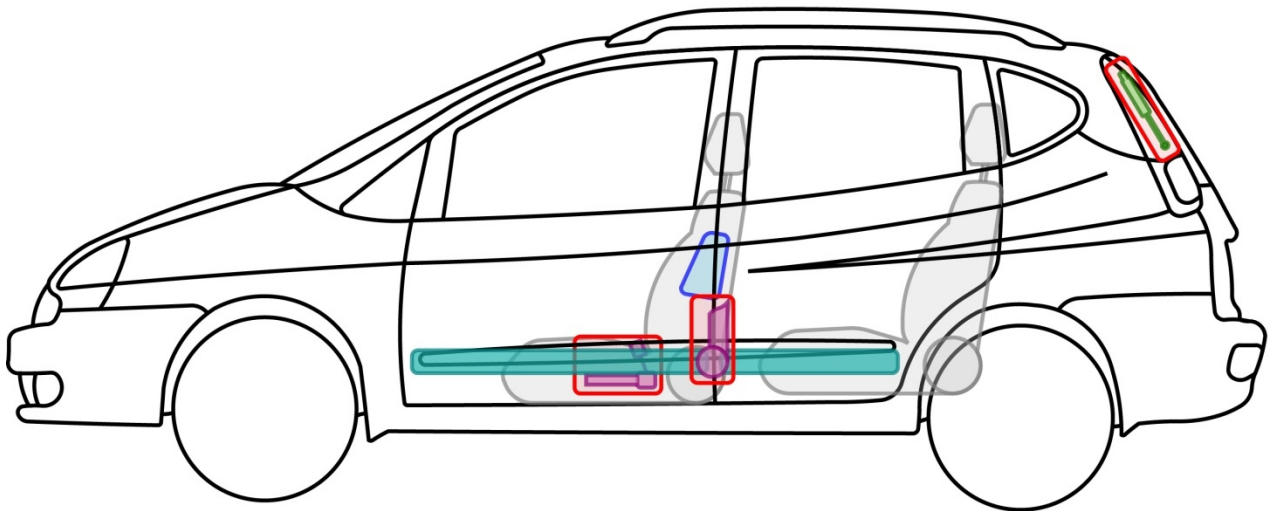

## Legend

Airbag

Body reinforcement

Control unit

Gas generator

Rollover protection

12V battery

Belt tensioner