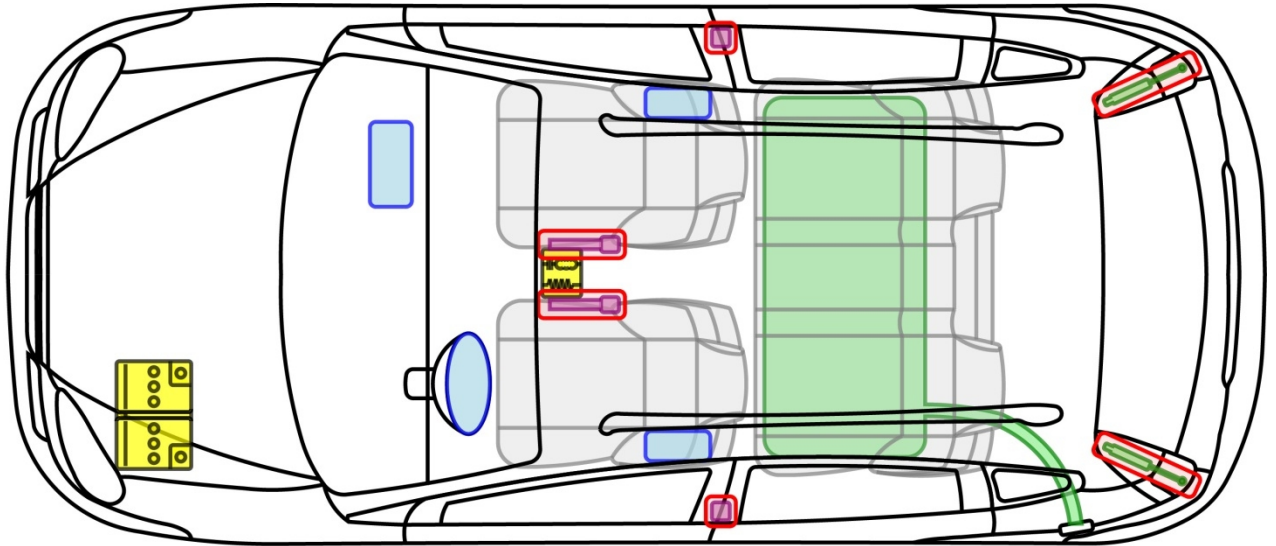

## Legend

Airbag

Body reinforcement

Control unit

Gas generator

Rollover protection

12V battery

Belt tensioner