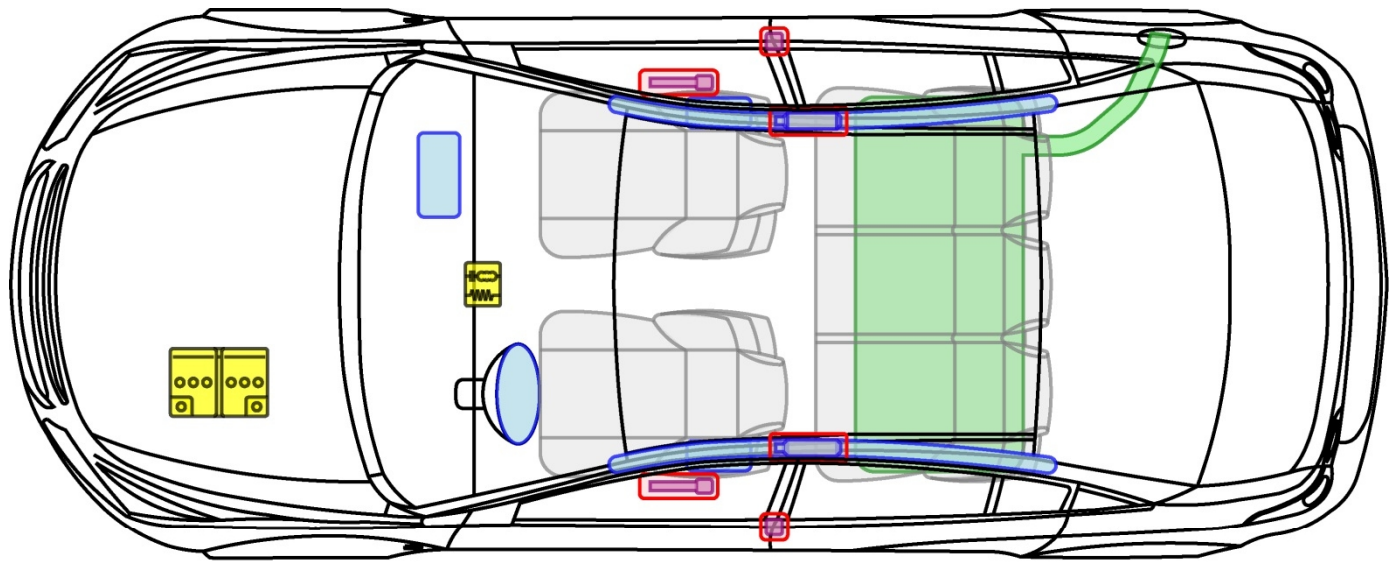

## Legend

Airbag

Body reinforcement

Control unit

Gas generator

Rollover protection

12V battery

Belt tensioner